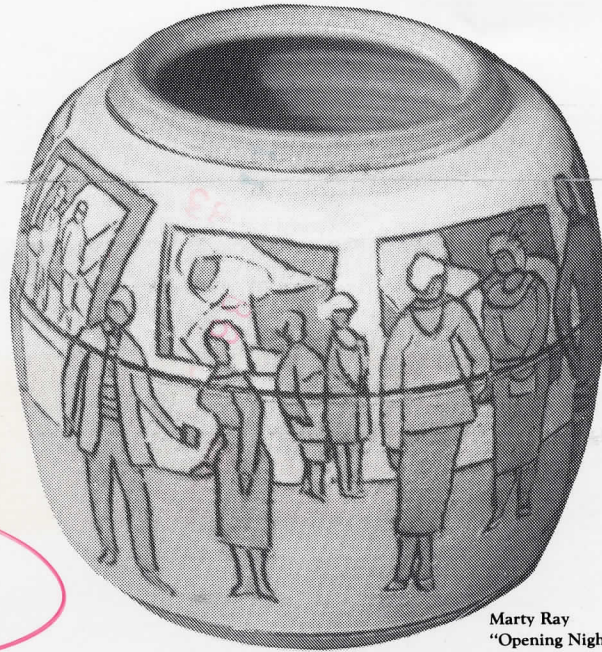

Donna Adams

Patsy Eldridge

Polly Little

Ann Mixon

Rachel McClung

Marty Ray
"Opening Night"
1987 Stoneware

Bob Nunn

Marty Ray

Barry Snidow

Holly Newton
Swift

NORTH LAKE COLLEGE ART FACULTY EXHIBITION

MARCH 2 - 23, 1988

In the college gallery

Holly Newton Swift, "Island Inlet, Wis. 1988"

NORTH LAKE COLLEGE
5001 N. MacArthur Blvd.
Irving, Tx. 75038-3899