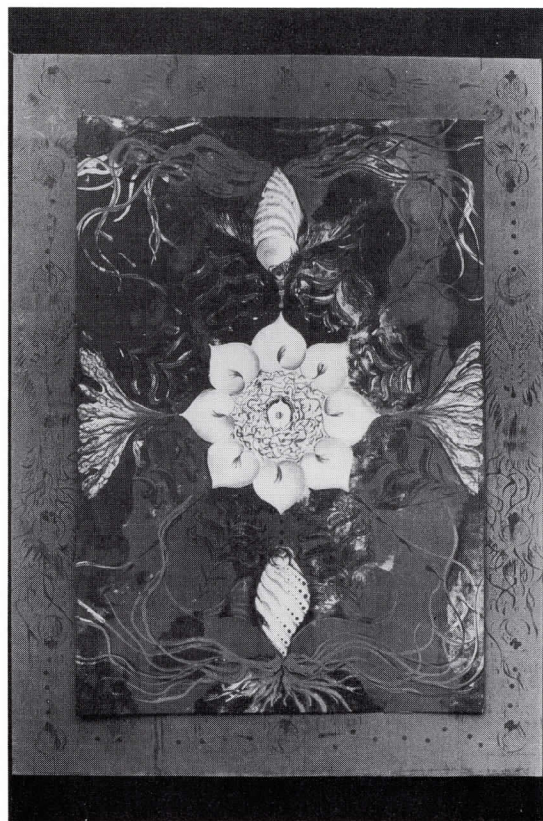

**Julie Carol Phillips
and
Amy Lou Brower**

'Natural Response'

June 24 - July 24

Reception June 24

7 - 9 p.m.

Art Corner Gallery

275 University Drive

Fort Worth, TX 76107

Amy Lou Brower
“Passing Through”

Ceramic, Wire
12" Diameter

Julie Carol Phillips
“Spirit Link”

Lithograph, Wood Cut
36" x 27"