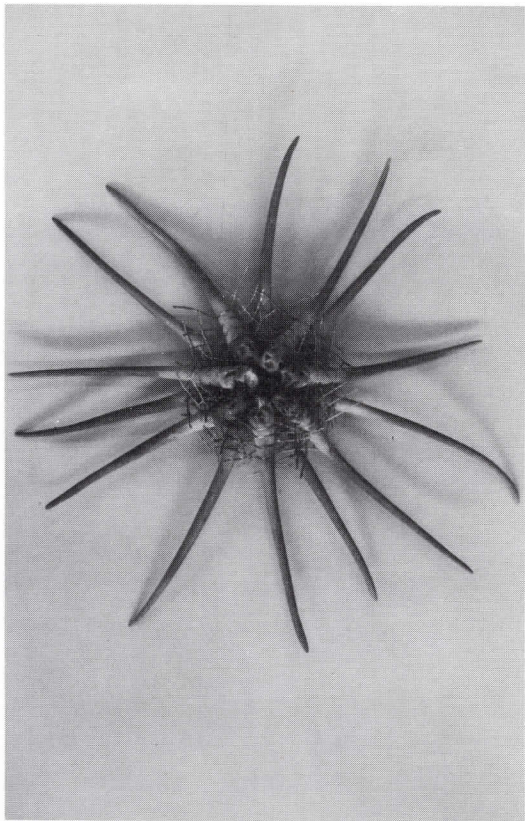

**Julie Carol Phillips
and
Amy Lou Brower**

'Natural Response'

June 24 - July 24

Reception June 24

7 - 9 p.m.

Art Corner Gallery

275 University Drive

Fort Worth, TX 76107

Amy Lou Brower
“Passing Through”

Ceramic, Wire
12" Diameter

Julie Carol Phillips
“Spirit Link”

Lithograph, Wood Cut
36" x 27"