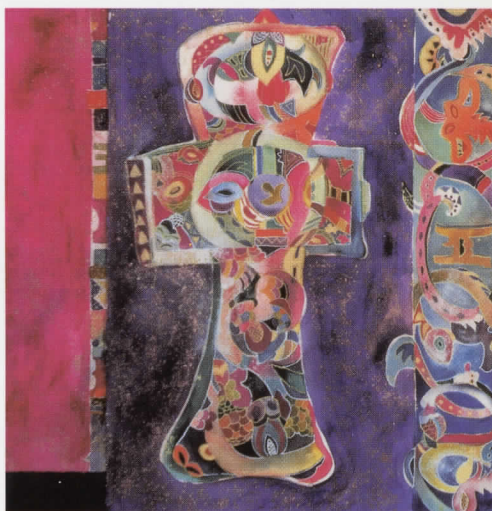

Art: A Feminine Mystique

Cover selections by (left to right): Lynn Noelle Rushton, Vicki Mayhan, Lynne Chinn, Gisela-Heidi Strunck and Charlotte Cornett